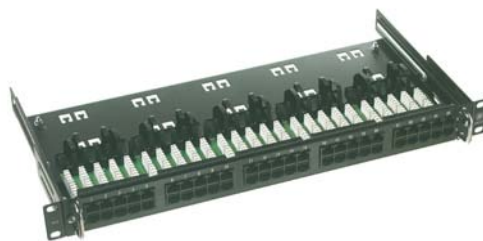

# Data Centre & Communications Room Voice Solutions

Patch Panels ..... 4.78  
(for other Voice Solutions see the Complementary Solutions section of this catalogue)

### 1U Voice Patch Panel

The 1U Voice Patch Panel range from ADC KRONE comprises two versions for use with the multi-pair voice cables – the 25 port RJ45 version or the higher density 50 port RJ45 version.

These products are an ideal way to integrate PBX or other voice circuits into a standard structured cabling system.

#### Features

- Available in 25 and 50 port variants, both 1U 19"
- Designed specifically to integrate voice circuits into standard structured cabling systems
- Expansive cable management for maximum cable protection
- Innovative sliding panel mechanism for improved ease of installation
- 2 pair 258A voice wiring configuration