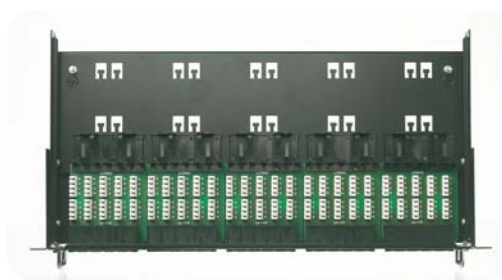

# Data Centre & Communications Room Voice Solutions

Patch Panels ..... 4.78  
(for other Voice Solutions see the Complementary Solutions section of this catalogue)

### 1U Voice Patch Panel

The 1U Voice Patch Panel range from ADC KRONE comprises two versions for use with the multi-pair voice cables – the 25 port RJ45 version or the higher density 50 port RJ45 version.

These products are an ideal way to integrate PBX or other voice circuits into a standard structured cabling system.

#### Features

- Available in 25 and 50 port variants, both 1U 19"
- Designed specifically to integrate voice circuits into standard structured cabling systems
- Expansive cable management for maximum cable protection
- Innovative sliding panel mechanism for improved ease of installation
- 2 pair 258A voice wiring configuration